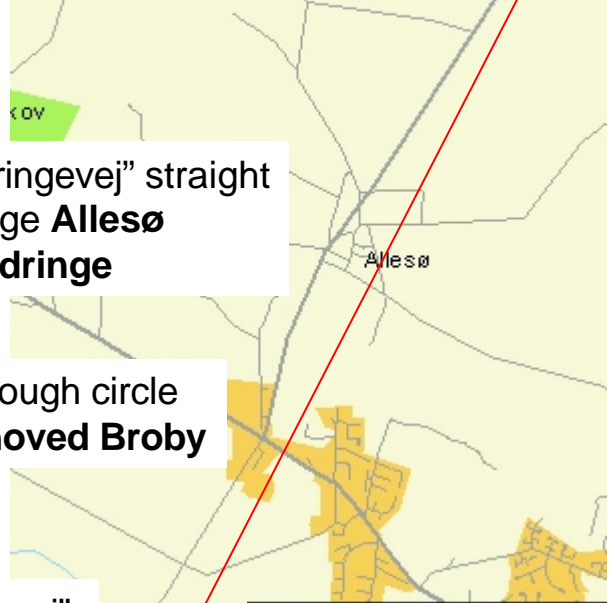

5. Int. Polo-Meeting DK

In village **Beldringe** go straight ahead

Follow street "Beldringevej" straight ahead through village **Allesø** towards village **Beldringe**

Straight ahead through circle in village **Næsbyhoved Broby**

After approx. 500 m on street "Rugårdsvej" turn left and follow street "Stavadgyden" towards **Lufthavn** (=airport)

At signal light in village **Korup** turn right and follow street "Rugårdsvej" towards **Odense**

At signal light in village **Blommenslyst** turn left and follow street "Kalørvej" towards village **Korup**

Highway E20 to exit 53 "Odense Vest"/"Blommenslyst"

-turn left towards **Odense** (from Jutland) to village **Blommenslyst**

-turn right towards **Odense** (from Seeland) to village **Blommenslyst**